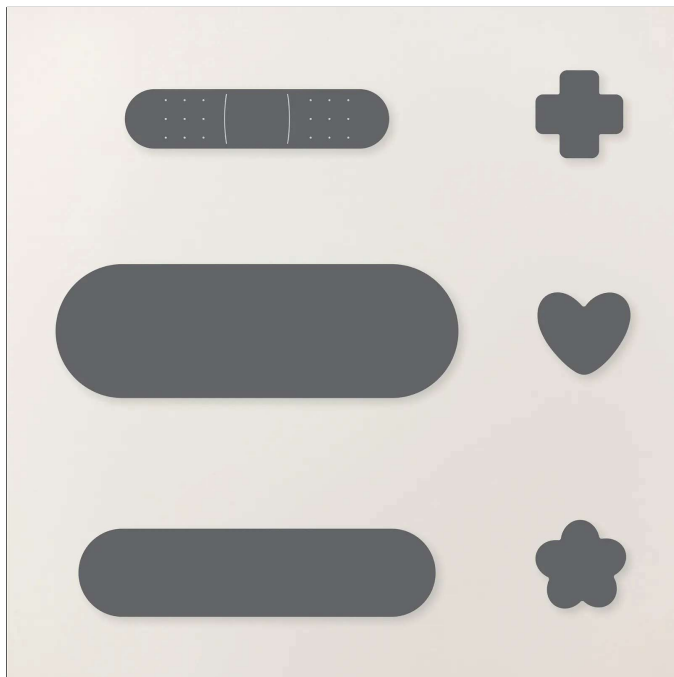

Cut to fit your case: Standard Case: 5/8" spine, 5 1/8" front, 7" length
New Stamp & Die Envelopes 5 1/4" front, 8 7/8" length

Standard

#StampinCut&Emboss #Tools #Dies

Ouch Dies

#Tools
Ouch Dies

Set of 6 dies Largest die: 2 3/4" x 7/8" (7 x 2.2 cm)