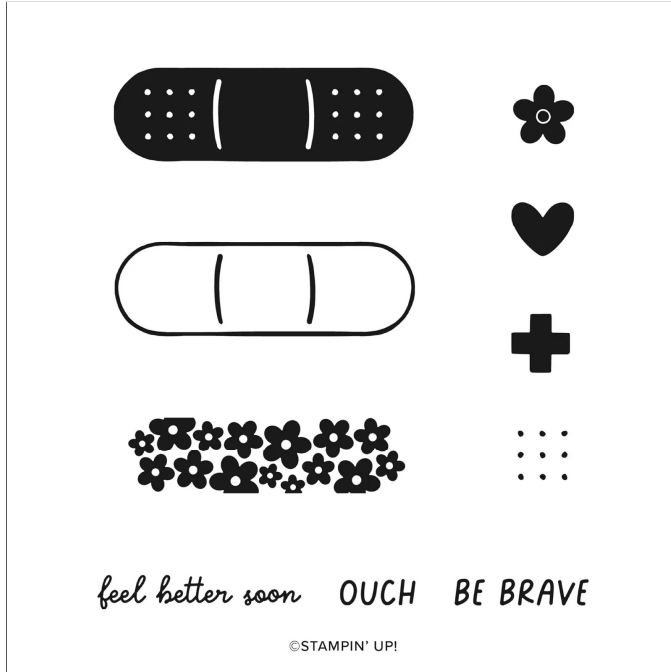

Cut to fit your case: Standard Case: 5/8" spine, 5 1/8" front, 7" length
New Stamp & Die Envelopes 5 1/4" front, 8 7/8" length

Standard

#SUStamps

Ouch Stamp Set

Ouch Stamp Set

#SUStamps #Photopolymer

Set of 10 photopolymer stamps