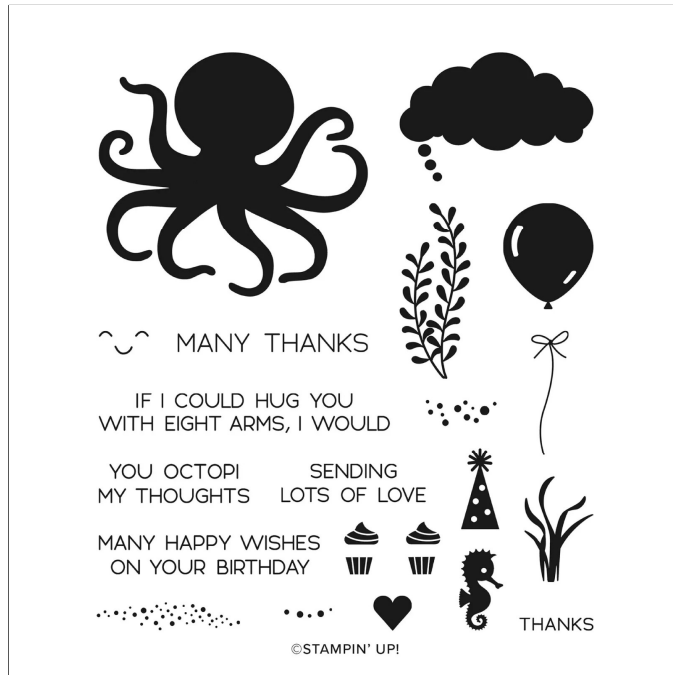

Cut to fit your case: Standard Case: 5/8" spine, 5 1/8" front, 7" length
New Stamp & Die Envelopes 5 1/4" front, 8 7/8" length

Standard

#SUStamps

Thoughtful Octopus Stamp Set

Thoughtful Octopus Stamp Set
#SUStamps #Photopolymer